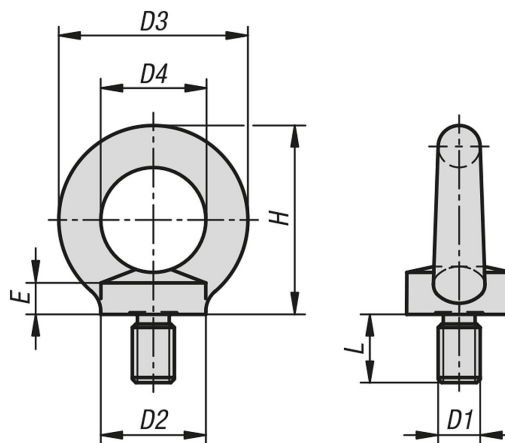

Ring bolts similar to DIN 580

Item description/product images

Description

Material:
Stainless steel 1.4401.

Version:
Bright.

Drawings

Overview of items

Ring bolts similar to DIN 580

Order No.	D1	D2	D3	D4	E	H	L
K1333.08	M8	20	36	20	6	36	13
K1333.10	M10	25	45	25	8	45	17
K1333.12	M12	30	54	30	10	53	20,5
K1333.16	M16	35	63	35	12	62	27
K1333.20	M20	40	72	40	14	71	30