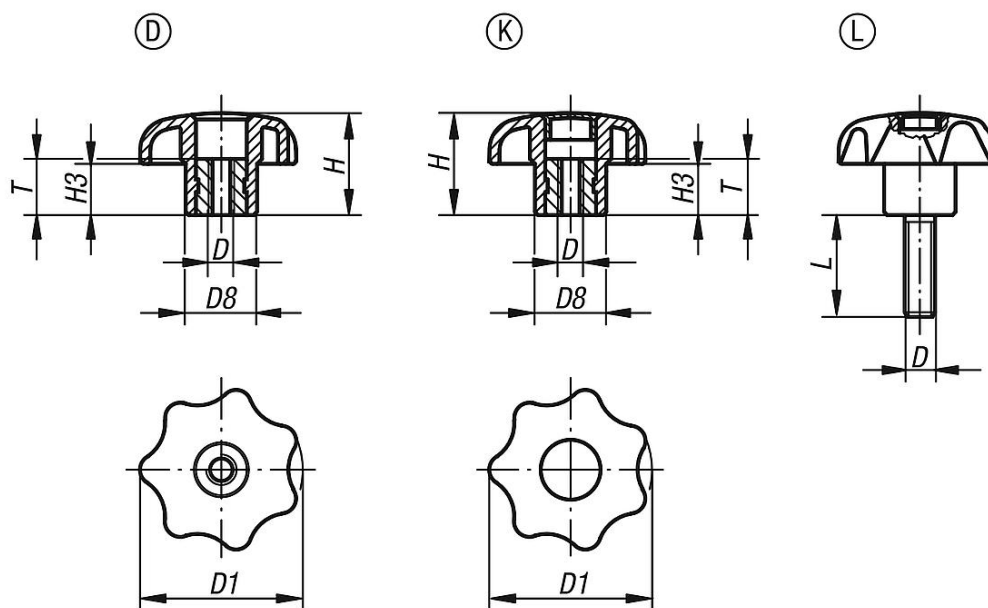

On request:

Other colours or designs, such as company logo.

Drawing reference:

Form D: tapped bush without cap

Form K: tapped bush with cap

Form L: external thread

Drawings

Overview of items

Order No.	Form	Colour Cap	D	D1	D8	H	H3	L	T
K0154.505	D	-	M5	25	12	16	8	-	10
K0154.506	D	-	M6	32	14	20	10	-	10
K0154.508	D	-	M8	40	18	25	13	-	14
K0154.510	D	-	M10	50	22	32	17	-	14
K0154.512	D	-	M12	63	26	40	21	-	18
K0154.205	K	black grey RAL 7021	M5	25	12	16	8	-	10
K0154.2055	K	light grey RAL 7035	M5	25	12	16	8	-	10
K0154.2056	K	traffic red RAL 3020	M5	25	12	16	8	-	10
K0154.2057	K	colza yellow RAL 1021	M5	25	12	16	8	-	10
K0154.206	K	black grey RAL 7021	M6	32	14	20	10	-	10
K0154.2065	K	light grey RAL 7035	M6	32	14	20	10	-	10
K0154.2066	K	traffic red RAL 3020	M6	32	14	20	10	-	10
K0154.2067	K	colza yellow RAL 1021	M6	32	14	20	10	-	10