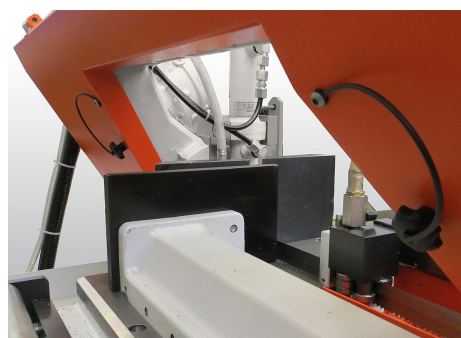

Star grips with safety cable similar to DIN 6336

Item description/product images

Description

Material:

Grip thermoplastic.
Bush and screw steel.
Safety cable elastic TPU.

Version:

Bush and screw trivalent blue passivated.

Note:

Δ Add the desired cap colour code here. No colour code is required for black caps.

Attach the safety cable to a base to make the star grip unlosable. The star grip cannot be moved far from the object to which it belongs, simplifying screwing and unscrewing of the grip and ensuring against loss.