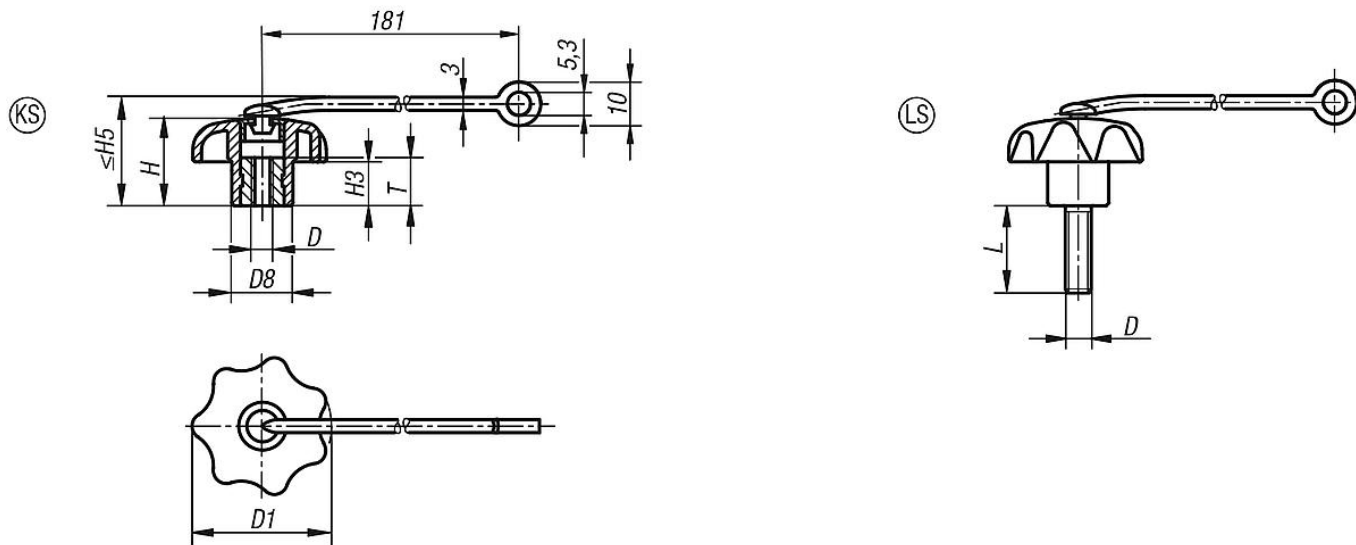

Star grips with safety cable similar to DIN 6336

Drawings

Overview of items

Star grips with safety cable similar to DIN 6336

Order No.	Form	Colour Cap	D	D1	D8	H	H5 max.	T	L
K0155.604	KS	jet black	M4	25	12	16	22	10	-
K0155.6045	KS	light grey RAL 7035	M4	25	12	16	22	10	-
K0155.6046	KS	traffic red RAL 3020	M4	25	12	16	22	10	-
K0155.6047	KS	colza yellow RAL 1021	M4	25	12	16	22	10	-
K0155.605	KS	jet black	M5	25	12	16	22	10	-
K0155.6055	KS	light grey RAL 7035	M5	25	12	16	22	10	-
K0155.6056	KS	traffic red RAL 3020	M5	25	12	16	22	10	-
K0155.6057	KS	colza yellow RAL 1021	M5	25	12	16	22	10	-
K0155.6061	KS	jet black	M6	25	12	16	22	10	-
K0155.60615	KS	light grey RAL 7035	M6	25	12	16	22	10	-
K0155.60616	KS	traffic red RAL 3020	M6	25	12	16	22	10	-
K0155.60617	KS	colza yellow RAL 1021	M6	25	12	16	22	10	-
K0155.6051	KS	jet black	M5	32	14	20	26	10	-
K0155.60515	KS	light grey RAL 7035	M5	32	14	20	26	10	-
K0155.60516	KS	traffic red RAL 3020	M5	32	14	20	26	10	-
K0155.60517	KS	colza yellow RAL 1021	M5	32	14	20	26	10	-
K0155.606	KS	jet black	M6	32	14	20	26	10	-
K0155.6065	KS	light grey RAL 7035	M6	32	14	20	26	10	-
K0155.6066	KS	traffic red RAL 3020	M6	32	14	20	26	10	-
K0155.6067	KS	colza yellow RAL 1021	M6	32	14	20	26	10	-
K0155.608	KS	jet black	M8	40	18	25	31	14	-
K0155.6085	KS	light grey RAL 7035	M8	40	18	25	31	14	-
K0155.6086	KS	traffic red RAL 3020	M8	40	18	25	31	14	-
K0155.6087	KS	colza yellow RAL 1021	M8	40	18	25	31	14	-
K0155.6101	KS	jet black	M10	40	18	25	31	14	-
K0155.61015	KS	light grey RAL 7035	M10	40	18	25	31	14	-
K0155.61016	KS	traffic red RAL 3020	M10	40	18	25	31	14	-
K0155.61017	KS	colza yellow RAL 1021	M10	40	18	25	31	14	-
K0155.6081	KS	jet black	M8	50	22	32	38	14	-
K0155.60815	KS	light grey RAL 7035	M8	50	22	32	38	14	-
K0155.60816	KS	traffic red RAL 3020	M8	50	22	32	38	14	-
K0155.60817	KS	colza yellow RAL 1021	M8	50	22	32	38	14	-
K0155.610	KS	jet black	M10	50	22	32	38	14	-
K0155.6105	KS	light grey RAL 7035	M10	50	22	32	38	14	-
K0155.6106	KS	traffic red RAL 3020	M10	50	22	32	38	14	-