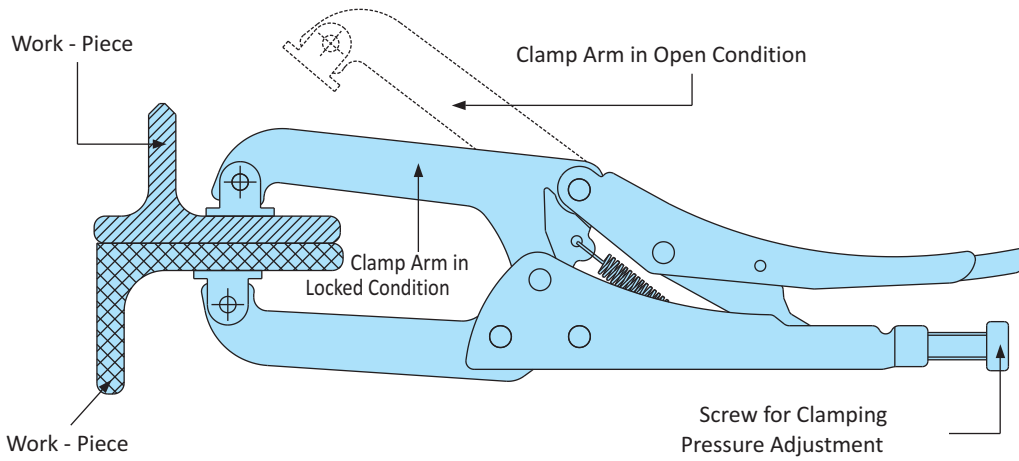

VG-3075

Holding Capacity: 3.90 kN
Weight: 0.860 Kgs

Model No. VG-3075

Jaw Adjustment: 0 to 60mm

VG-50125

Holding Capacity: 2.90 kN
Weight: 1.010 Kgs

Model No. VG-50125

Jaw Adjustment: 0 to 85mm