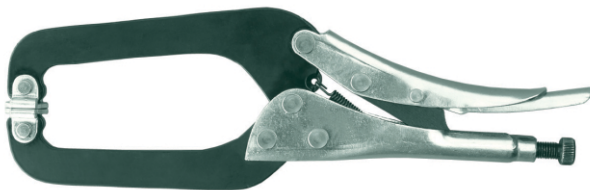

VG-3075

Holding Capacity: 3.90 kN
Weight: 0.860 Kgs

Model No. VG-3075

Jaw Adjustment: 0 to 60mm

VG-50125

Holding Capacity: 2.90 kN
Weight: 1.010 Kgs

Model No. VG-50125

Jaw Adjustment: 0 to 85mm