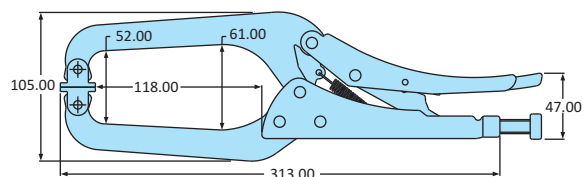

VG-3075

Holding Capacity: 3.90 kN
Weight: 0.860 Kgs

Model No. VG-3075

Jaw Adjustment: 0 to 60mm

VG-50125

Holding Capacity: 2.90 kN
Weight: 1.010 Kgs

Model No. VG-50125

Jaw Adjustment: 0 to 85mm