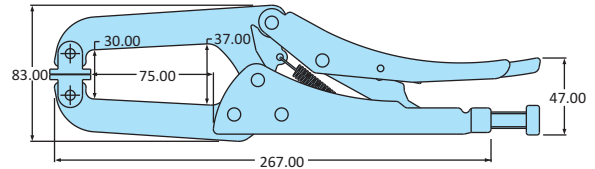

VG-3075

Holding Capacity: 3.90 kN
Weight: 0.860 Kgs

Model No. VG-3075

Jaw Adjustment: 0 to 60mm

VG-50125

Holding Capacity: 2.90 kN
Weight: 1.010 Kgs

Model No. VG-50125

Jaw Adjustment: 0 to 85mm