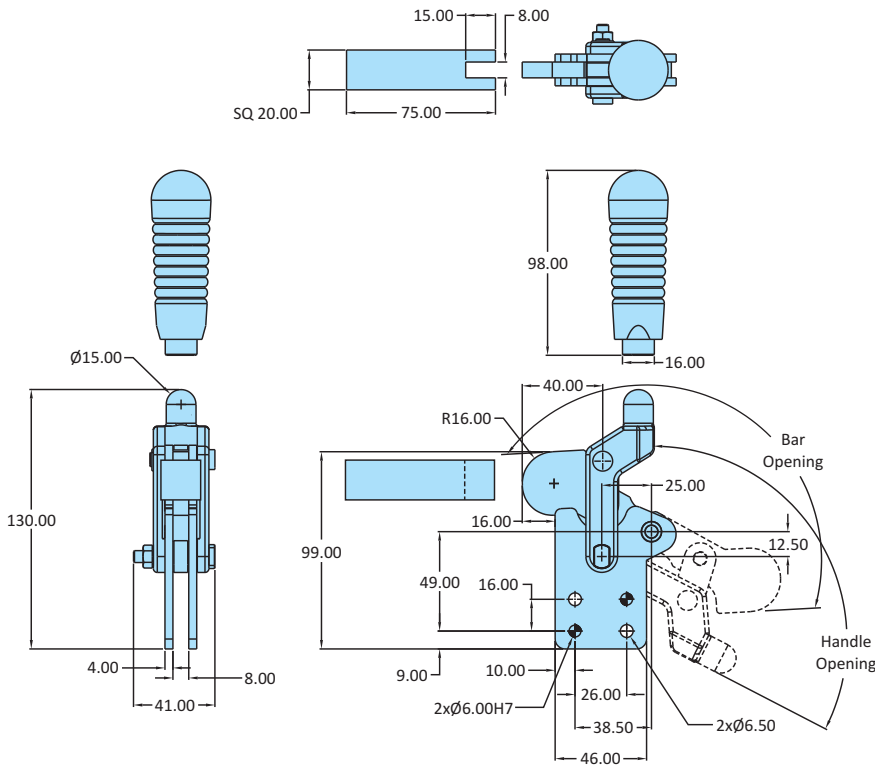

H.V. Series Toggle Clamps
 Straight Base

Model No	HV-BII-200-BS
Weight	0.840 Kgs
Handle Opening ($\pm 3^\circ$)	110°
Clamp Bar Opening ($\pm 3^\circ$)	180°
Holding Capacity	4.90 kN
Material	Steel
Finish	Black ED* Coating
Arm Type	Solid Arm
Base Type	Straight Base

 H.V. Series Toggle Clamps
 Straight Base

Model No	HV-BII-300-BS
Weight	1.470 Kgs
Handle Opening ($\pm 3^\circ$)	110°
Clamp Bar Opening ($\pm 3^\circ$)	180°
Holding Capacity	6.90 kN
Material	Steel
Finish	Black ED* Coating
Arm Type	Solid Arm
Base Type	Straight Base