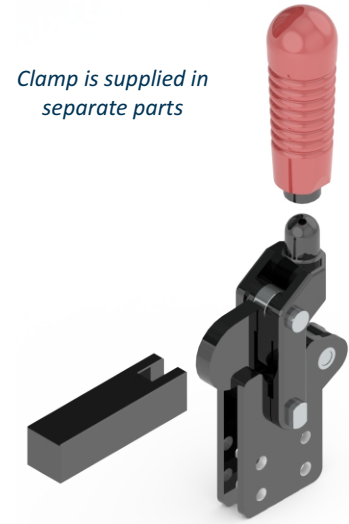

H.V. Series Toggle Clamps
 Straight Base

Model No	HV-BII-200-BS
Weight	0.840 Kgs
Handle Opening ($\pm 3^\circ$)	110°
Clamp Bar Opening ($\pm 3^\circ$)	180°
Holding Capacity	4.90 kN
Material	Steel
Finish	Black ED* Coating
Arm Type	Solid Arm
Base Type	Straight Base

 H.V. Series Toggle Clamps
 Straight Base

Model No	HV-BII-300-BS
Weight	1.470 Kgs
Handle Opening ($\pm 3^\circ$)	110°
Clamp Bar Opening ($\pm 3^\circ$)	180°
Holding Capacity	6.90 kN
Material	Steel
Finish	Black ED* Coating
Arm Type	Solid Arm
Base Type	Straight Base